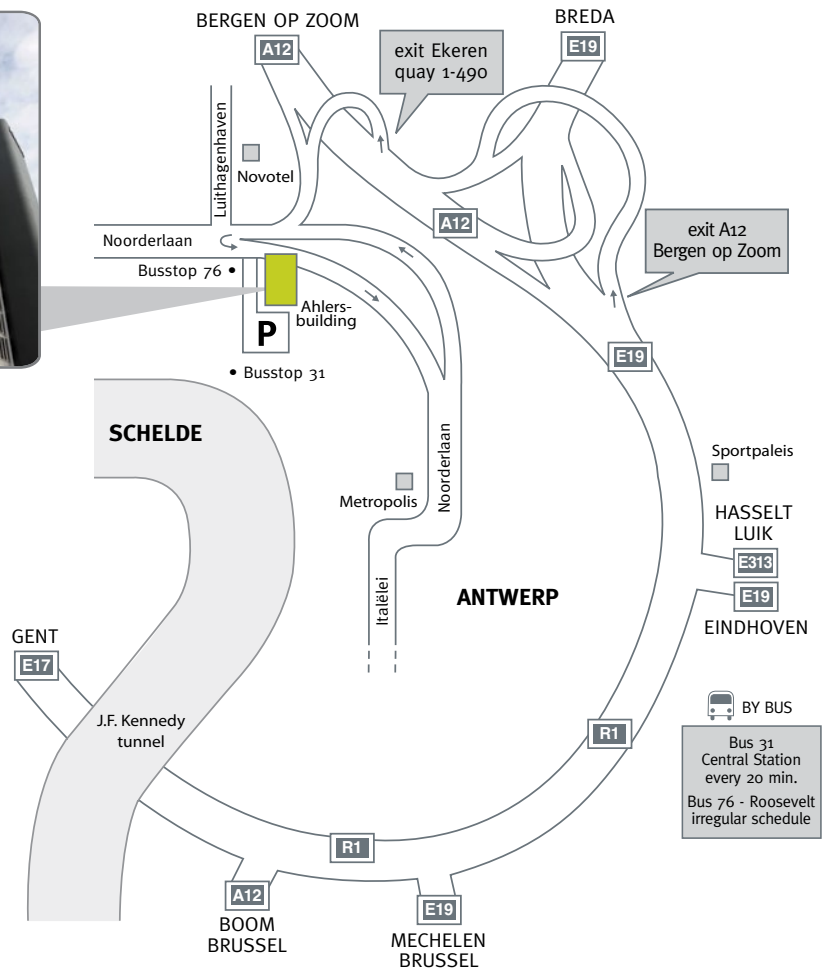

Noorderlaan 139
2030 Antwerp
T +32 3 543 75 00
F +32 3 542 69 56
www.bfaculty.be
bfaculty@bfaculty.be

MAP

Business Faculty and Portview are situated in the Ahlers-building, on the Noorderlaan, close to the Port of Antwerp.

You can find the reception of Business Faculty on the 6th floor (Xylos-floor).

Take the "East" Tower and find the elevators or stairs at the end of the corridor.

BY CAR: COMING FROM GHENT, BRUSSELS, MONS OR LIEGE

Certain GPS systems situate the Noorderlaan 139 near the factory of Opel Belgium (Noorderlaan 401). In that case, please enter 'Luithagen' as location.

- Business Faculty Antwerp is located in the North of Antwerp.
- Take the Antwerp ring direction North. Breda/Bergen-op-Zoom.
- Where the ring splits, take A12 direction Bergen-op-Zoom.
- On this highway, take the first exit: Antwerp/Ekeren/Kaaiaen 1-490, which ends on the Noorderlaan.
- The Ahlers-building is located on your left.
- The visitors parking lot is located at the right hand side of the building.
- The Xylos/Business Faculty parking spaces are situated in front and at the back.

BY PUBLIC TRANSPORT:

- Coming from the Central Station, you take bus 31 on platform 10 (Pelican Street), direction 'CMB'. This bus drives about every 15-20 min. (it takes 25 minutes).
- The bus stops closeby the Ahlers building. (there are 3 buildings, the one in the middle is Ahlers)